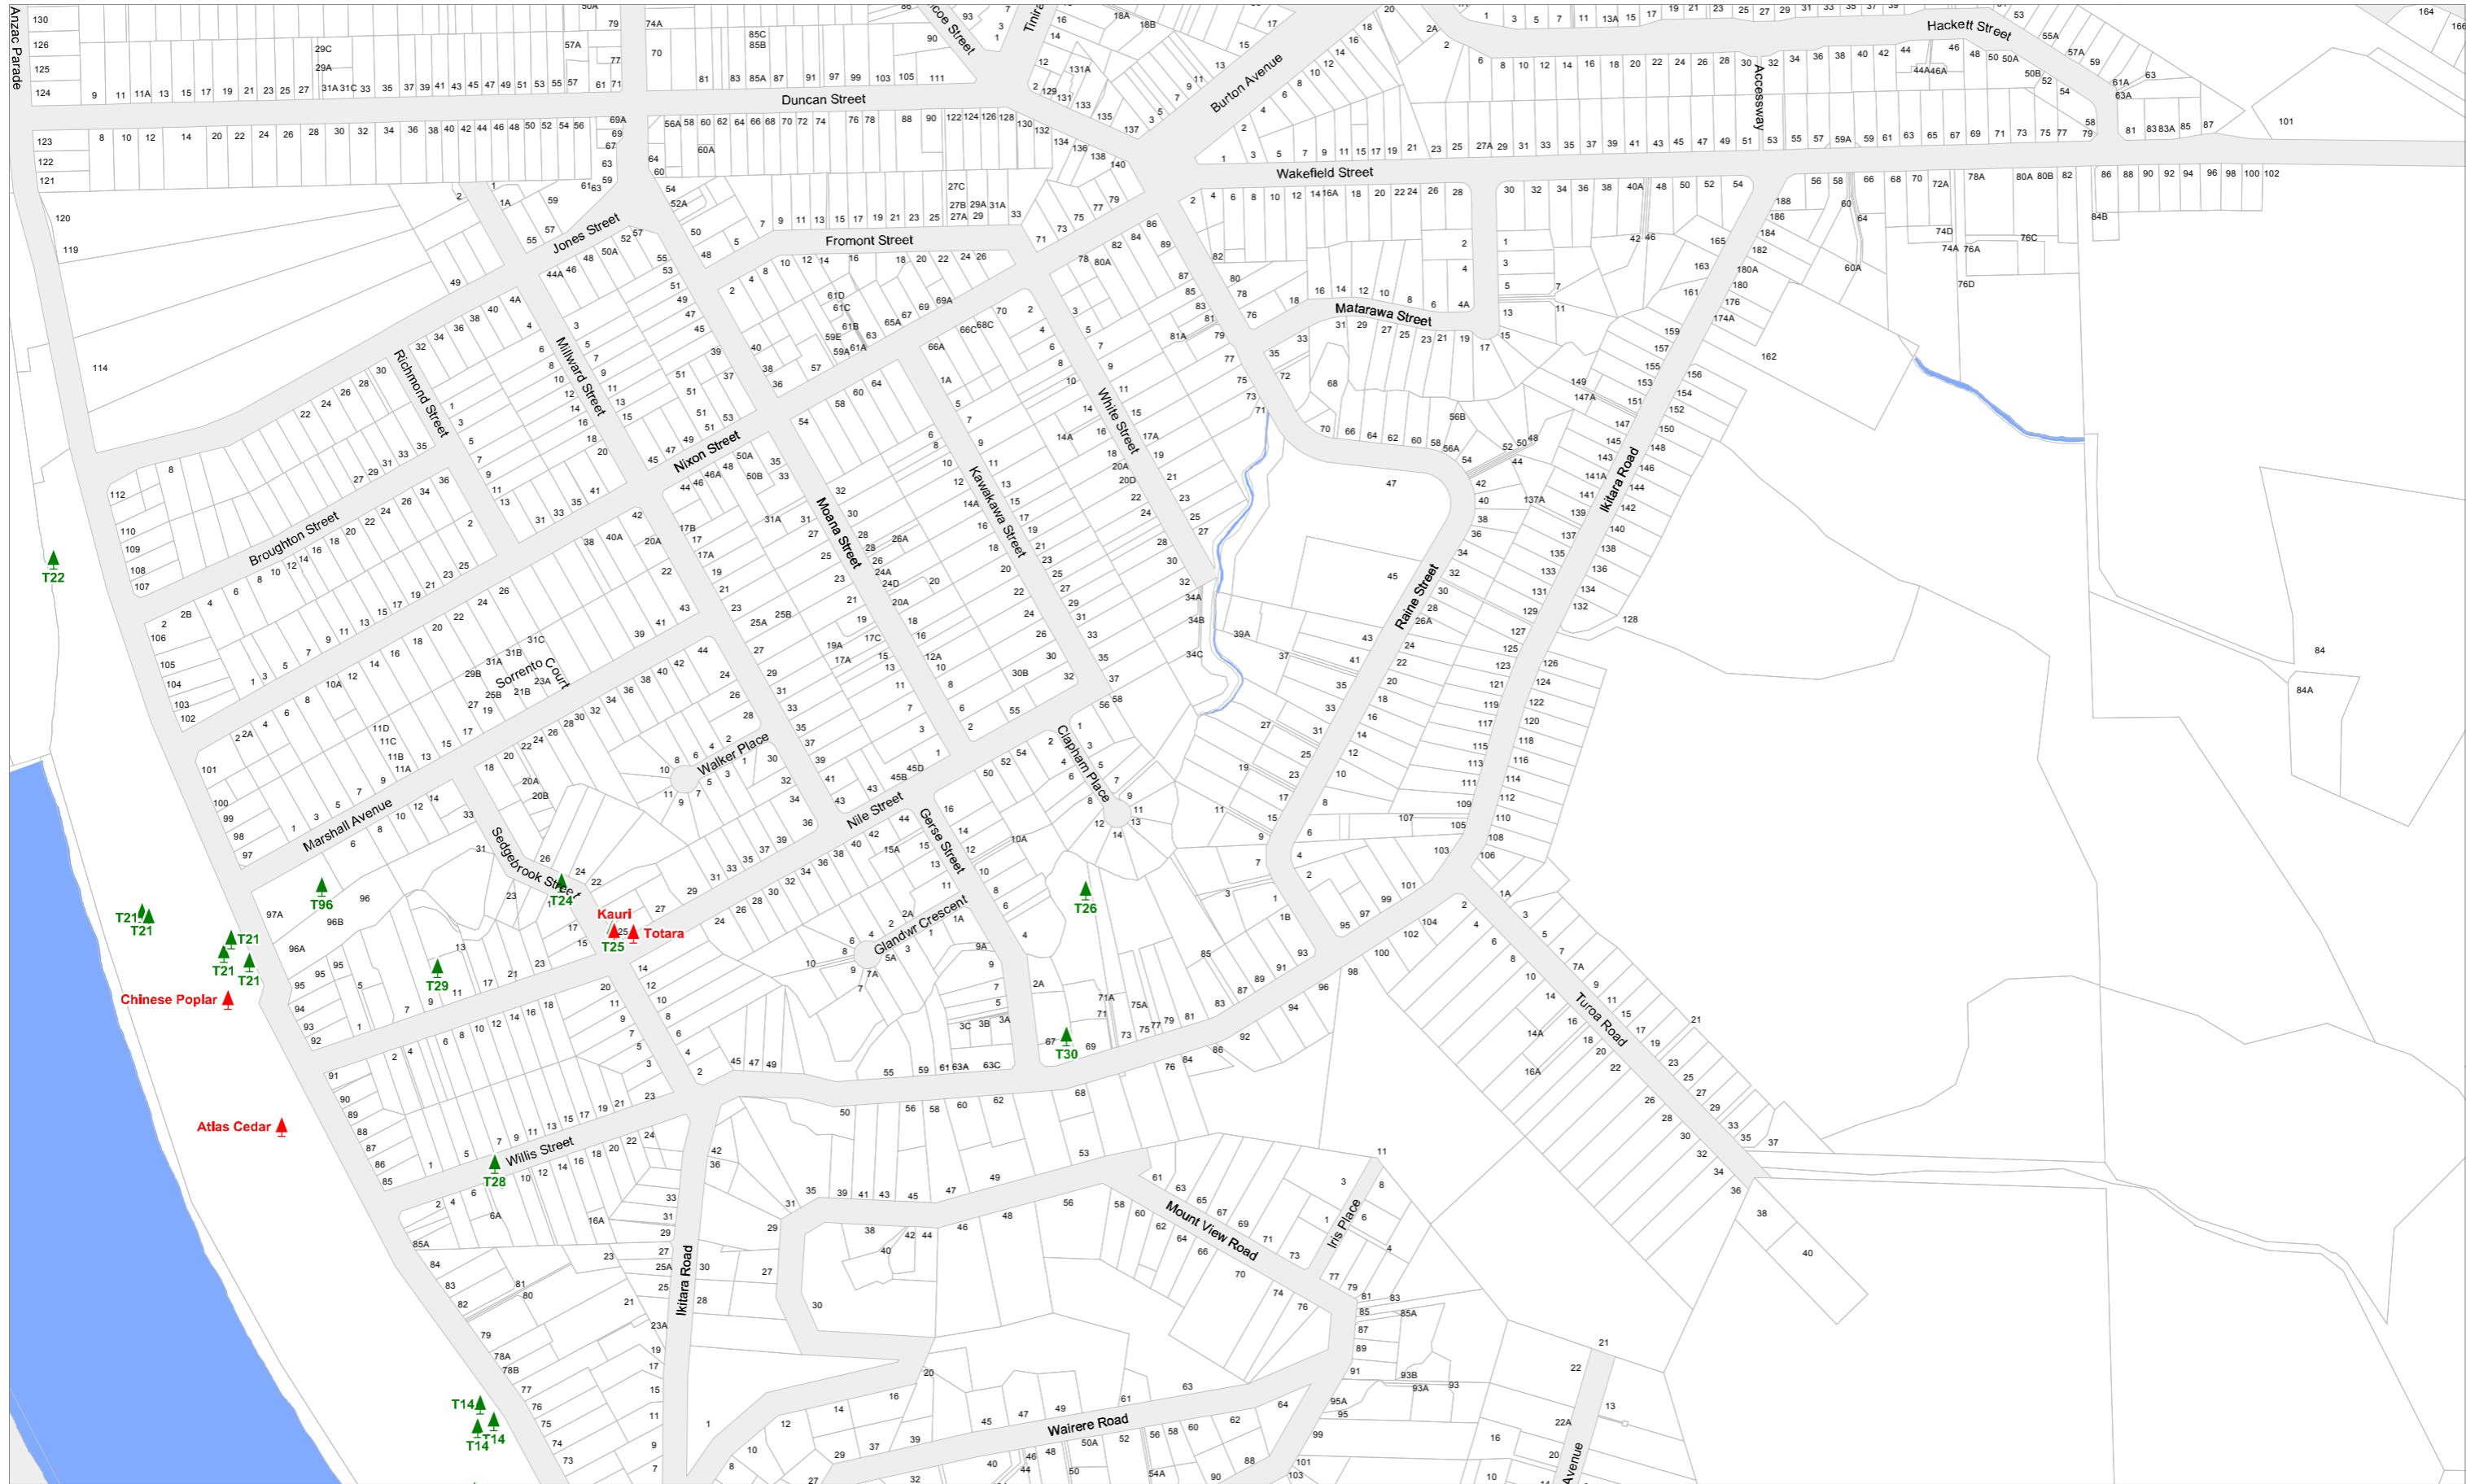

Wanganui District Planning Maps

Scale 1:5,000 (note: This scale is retained only if printed as A3)

© 2012 Copyright Wanganui District Council. Cadastral Information is derived from Land Information NZ Core Records System (CRS) CROWN COPY RIGHT RESERVED.

LEGEND

- ▲ Protected Trees 2014
- ▲ Trees Not Included

Urban 15

Wanganui District Planning Maps

Scale 1:5,000 (note: This scale is retained only if printed as A3)

© 2012 Copyright Wanganui District Council. Cadastral Information is derived from Land Information NZ Core Records System (CRS) CROWN COPY RIGHT RESERVED.