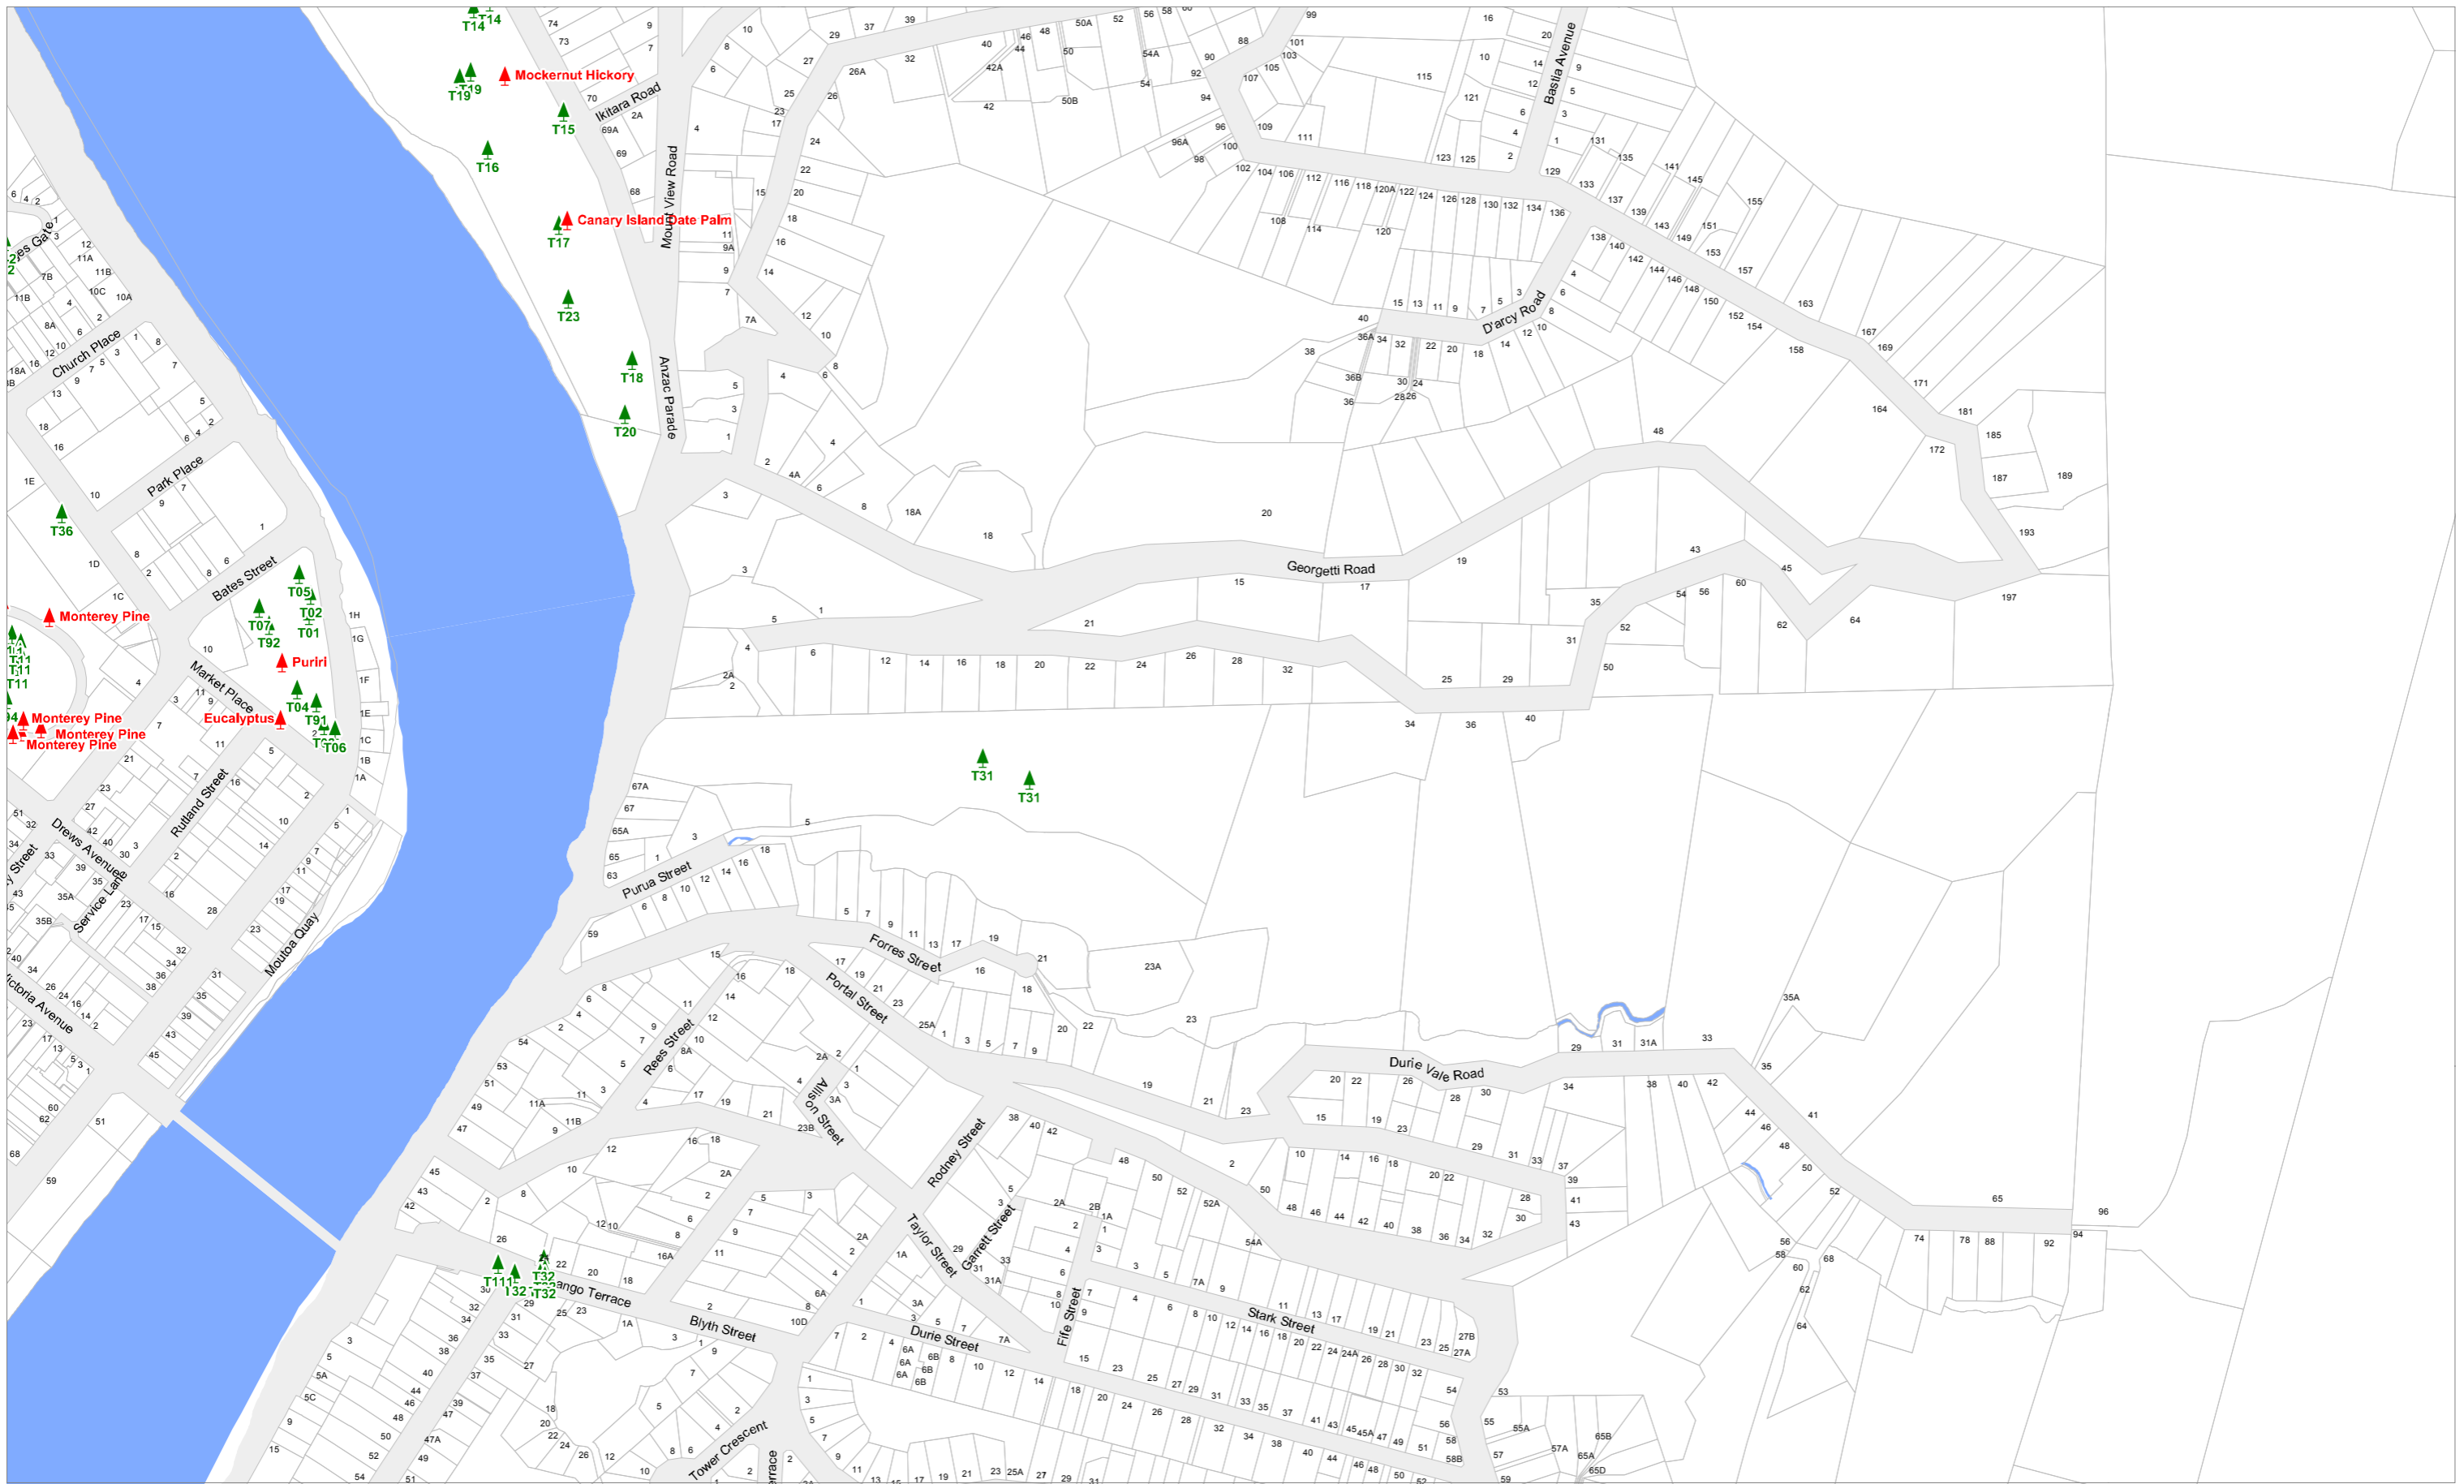

Wanganui District Planning Maps

Scale 1:5,000 (note: This scale is retained only if printed as A3)

© 2012 Copyright Wanganui District Council. Cadastral Information is derived from Land Information NZ Core Records System (CRS) CROWN COPY RIGHT RESERVED.

LEGEND

- ▲ Protected Trees 2014
- ▲ Trees Not Included

Urban 22