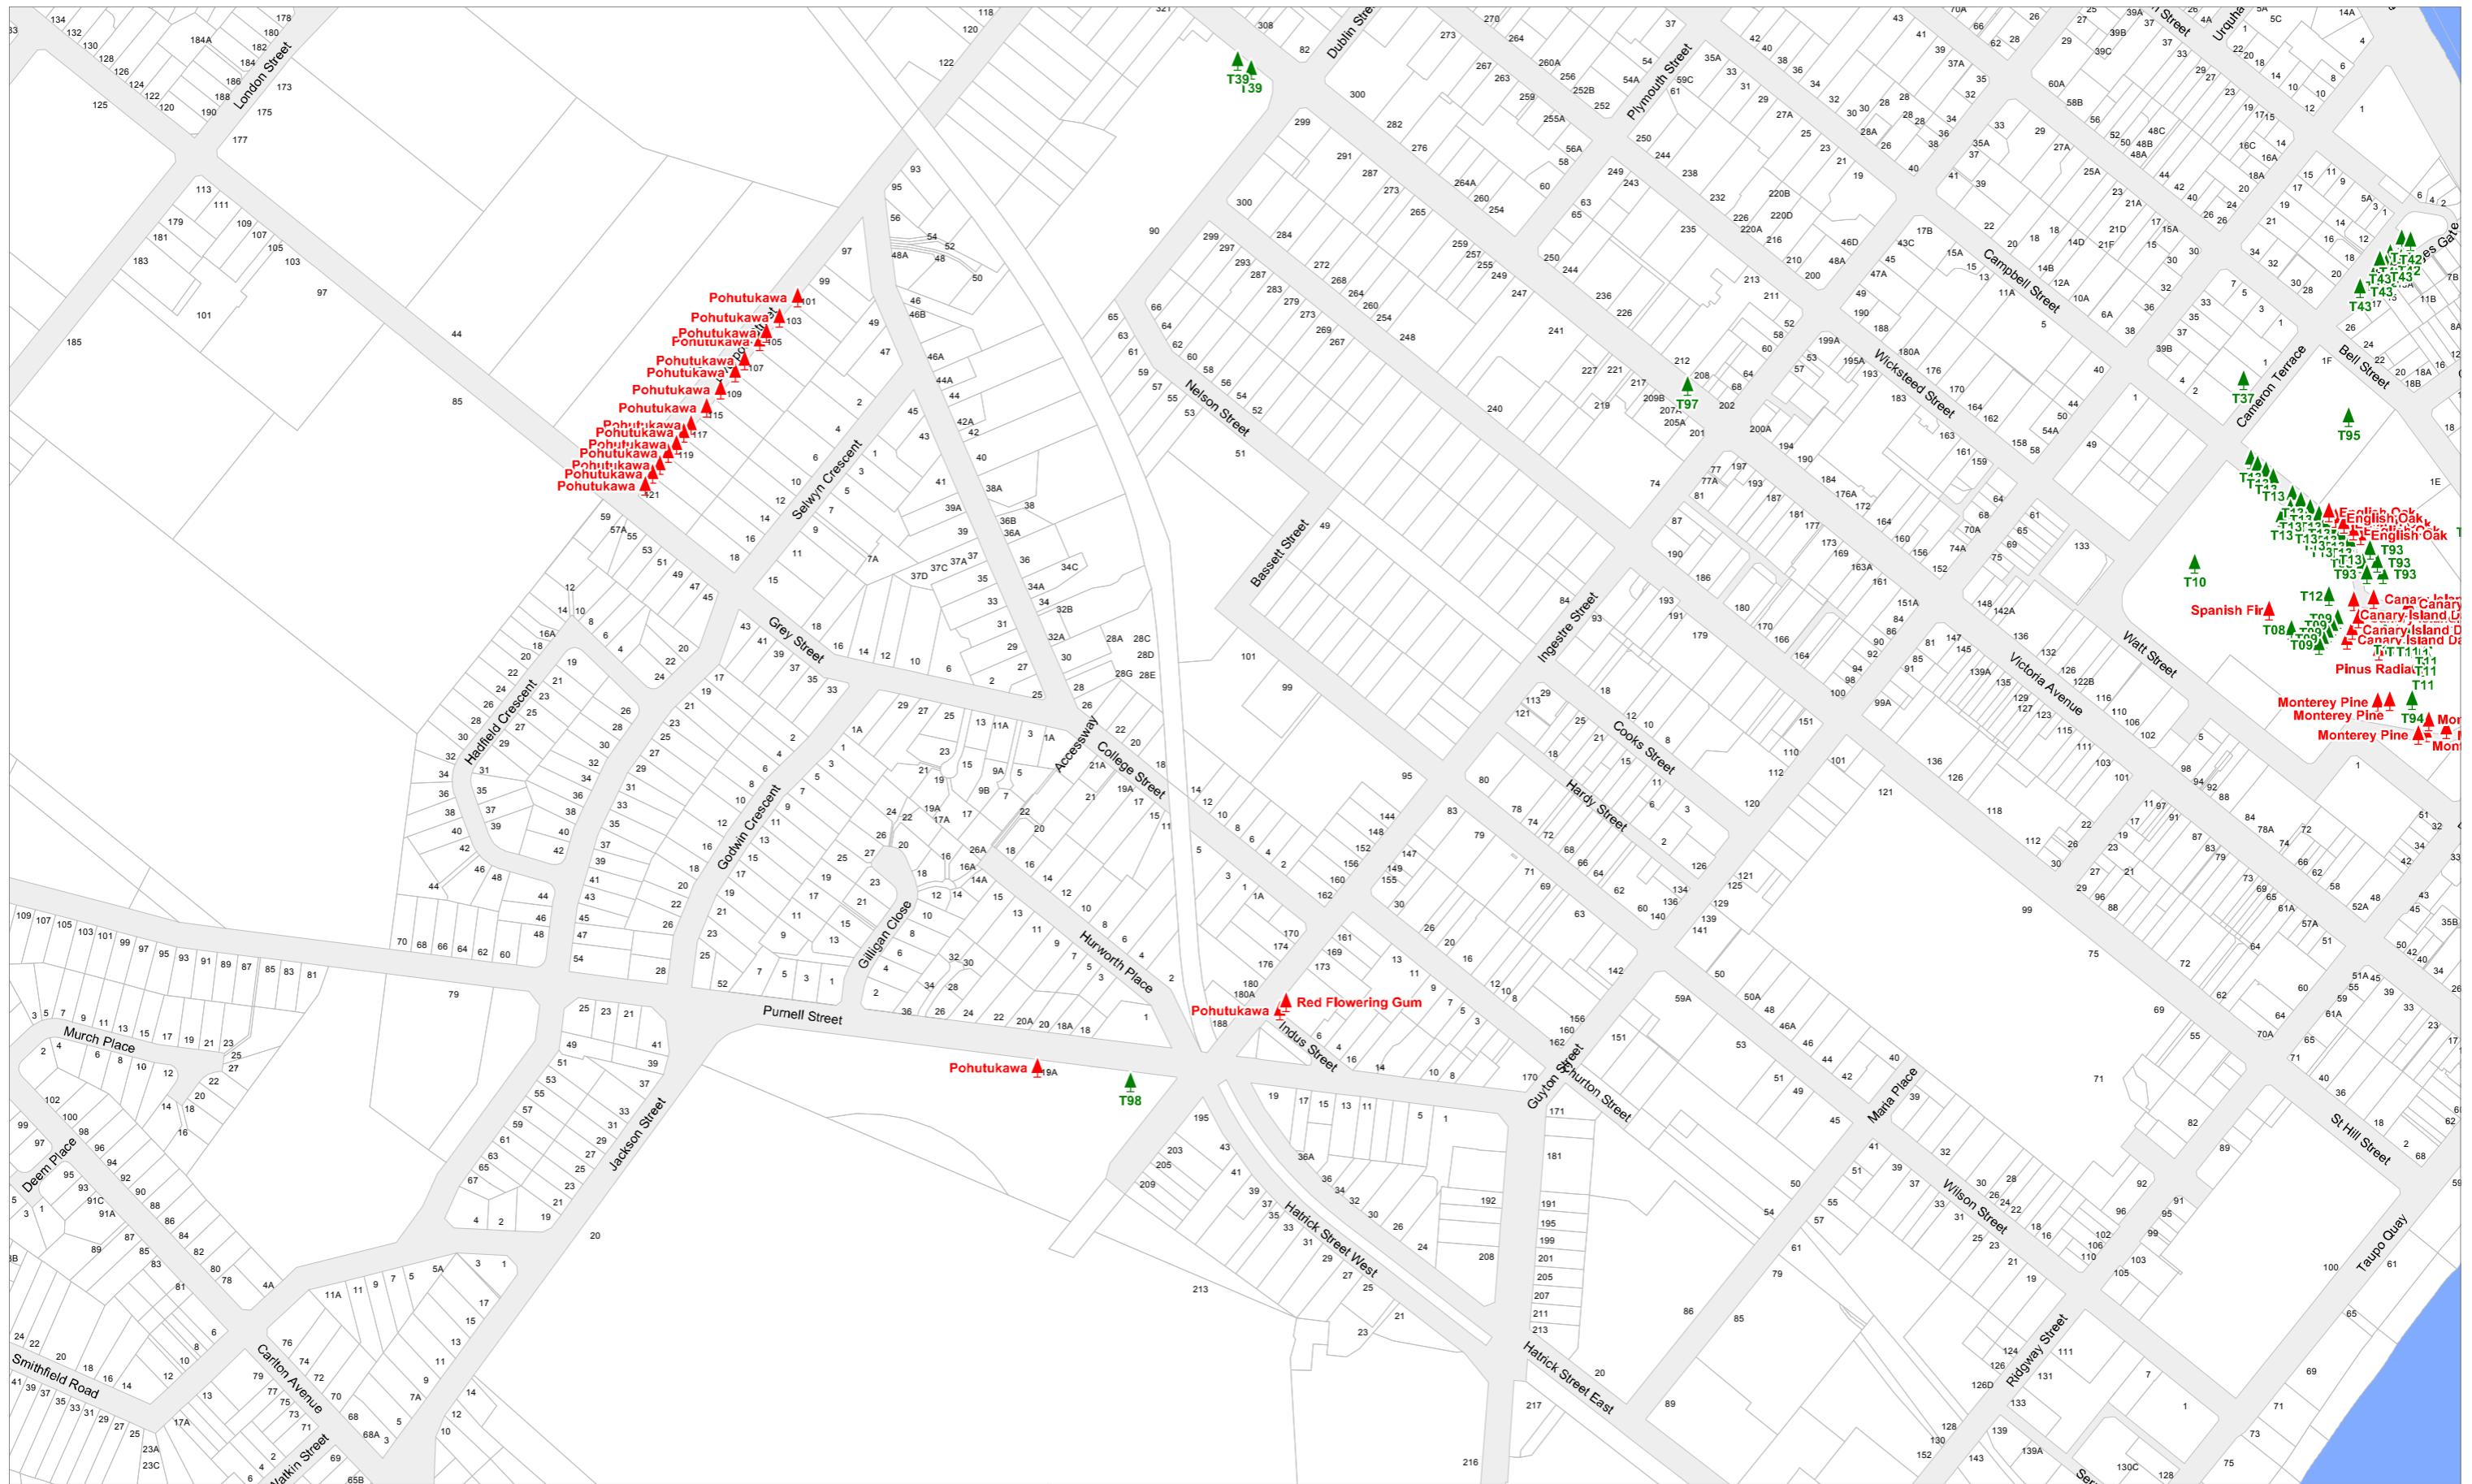

Wanganui District Planning Maps

Scale 1:5,000 (note: This scale is retained only if printed as A3)

© 2012 Copyright Wanganui District Council. Cadastral Information is derived from Land Information NZ Core Records System (CRS) CROWN COPY RIGHT RESERVED.

1. **LEGEND**
2. Protected Trees 2014
   - Trees Not Included

Urban 21