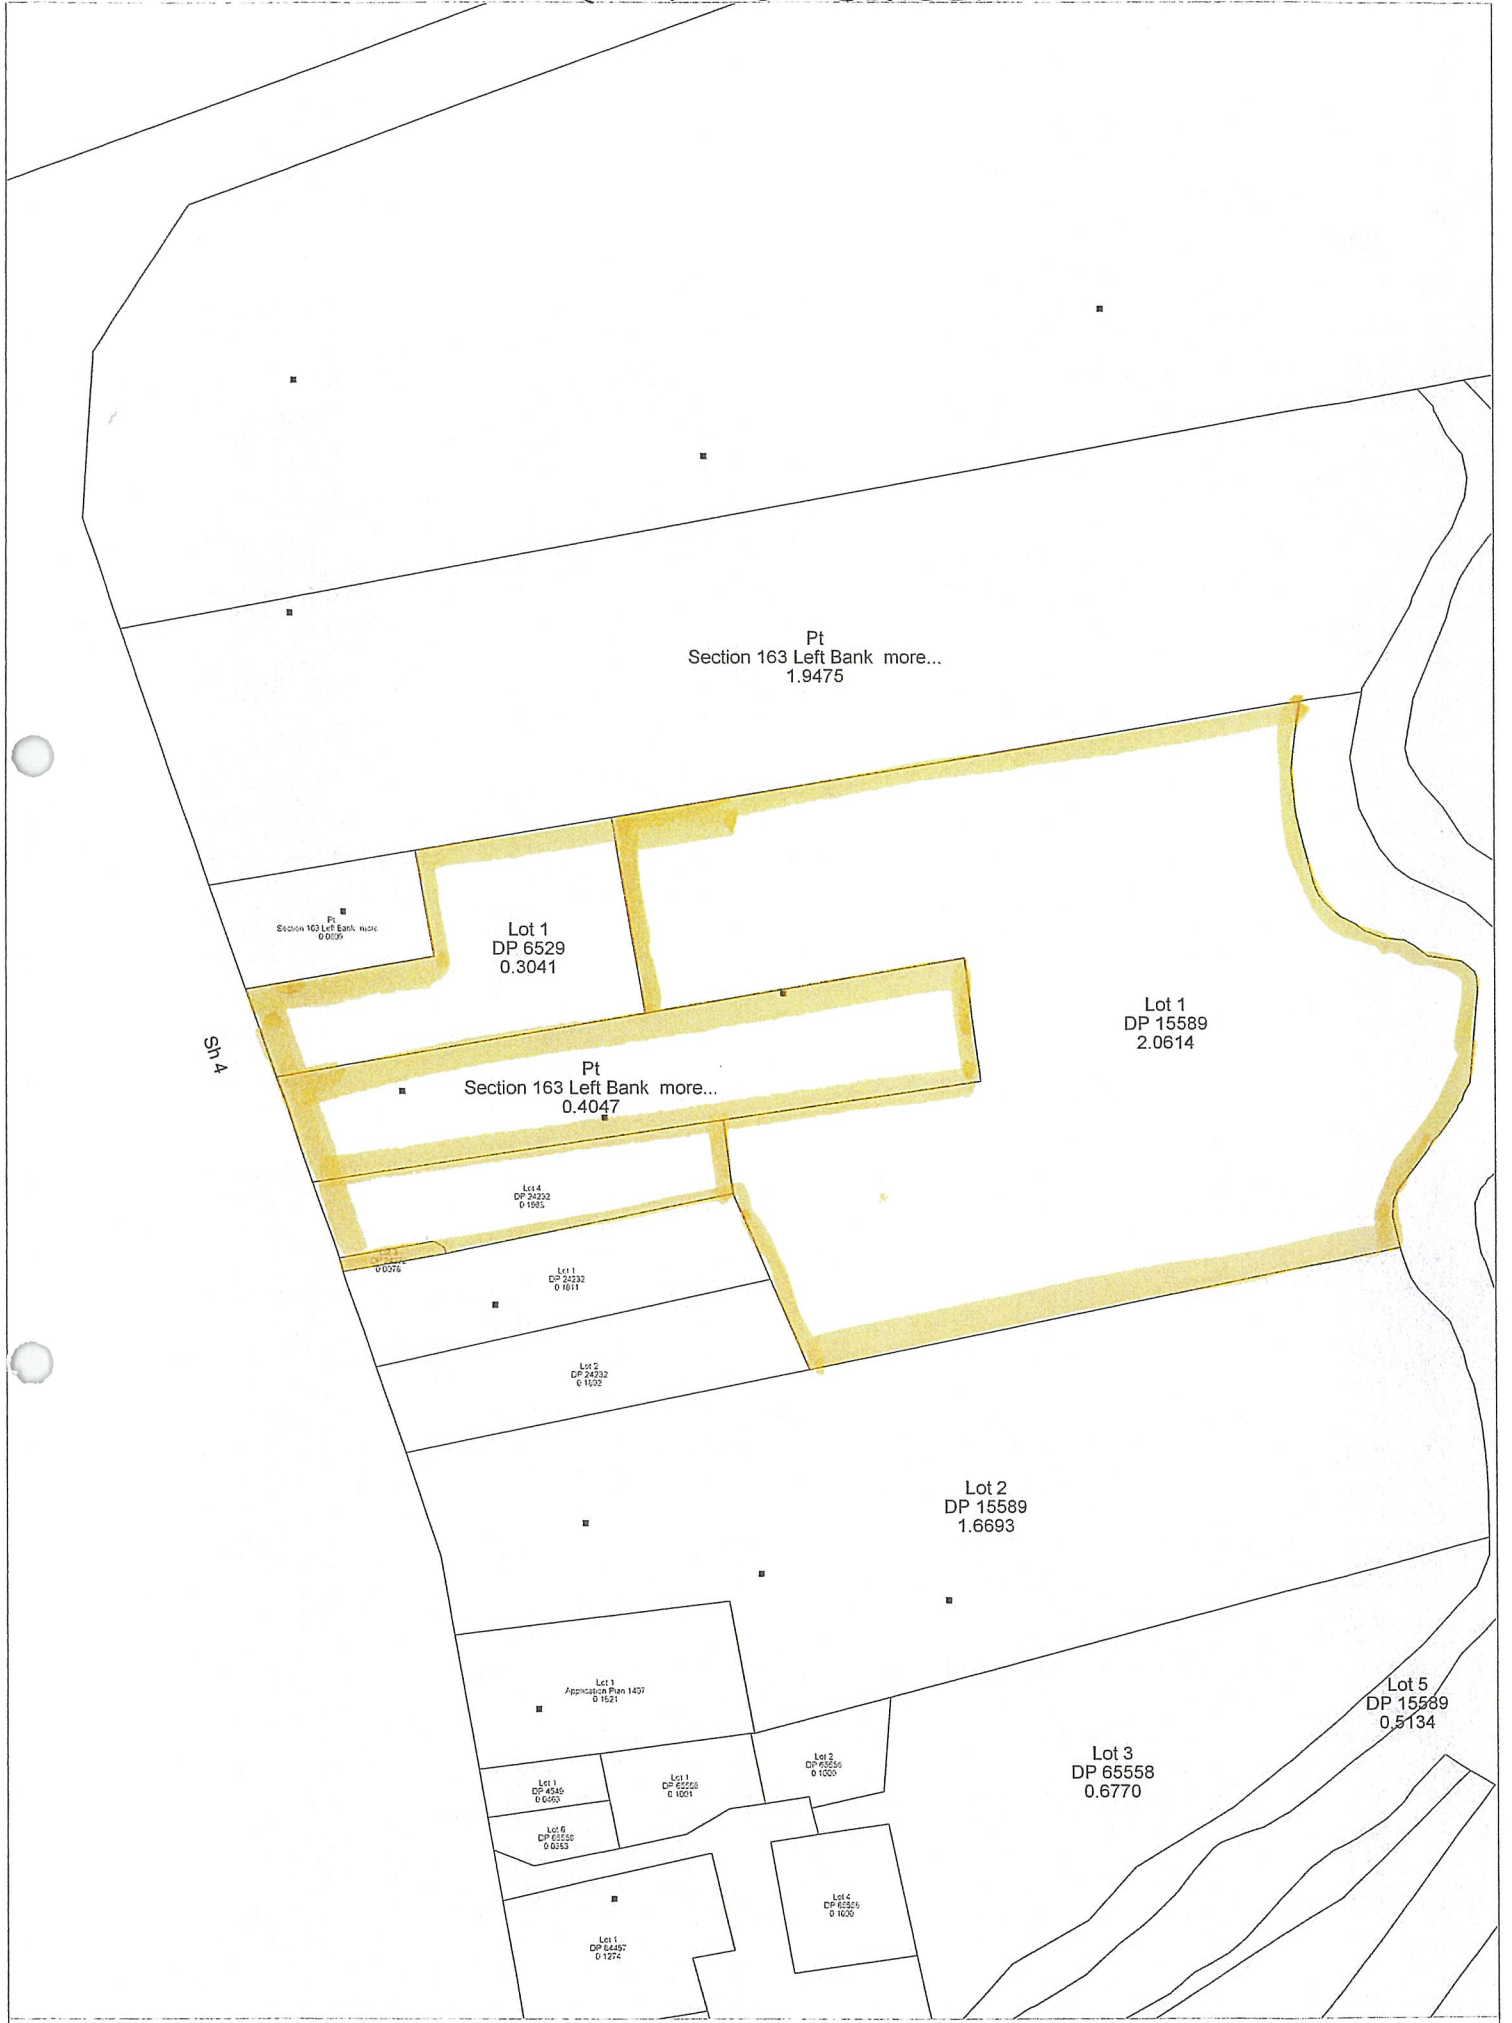

UPOKONGARO SCHOOL

KAITOKE SCHOOL

Pt Section 24
LBNK Wanganui River
Pt Section 25
LBNK Wanganui River

Concord Line

16

Pt
Section 24 Left Bank W more...
0.4426

Pt
Section 25 Left Bank W more...
0.2023

Lot 2
DP 87166
1.9240

Lot 1
DP 6501
0.524

Sec
SO 4
0.1

Lot 54
Deed 77
0.4047

Pt Lot 52
Deed 77

Pt Lot 53
Deed 77

21

Lot 1
DP 45498
0.0984

Lot 2
DP 45498
0.1000

Lot 15
DP 23504
0.0618

Lot 1
DP 23504
0.0626

Lot 2
DP 23504
0.0619

Lot 3
DP 23504
0.0619

Lot 4
DP 23504
0.0619

Lot 5
DP 23504
0.0619

Lot 6
DP 23504
0.0619

Lot 7
DP 23504
0.0636