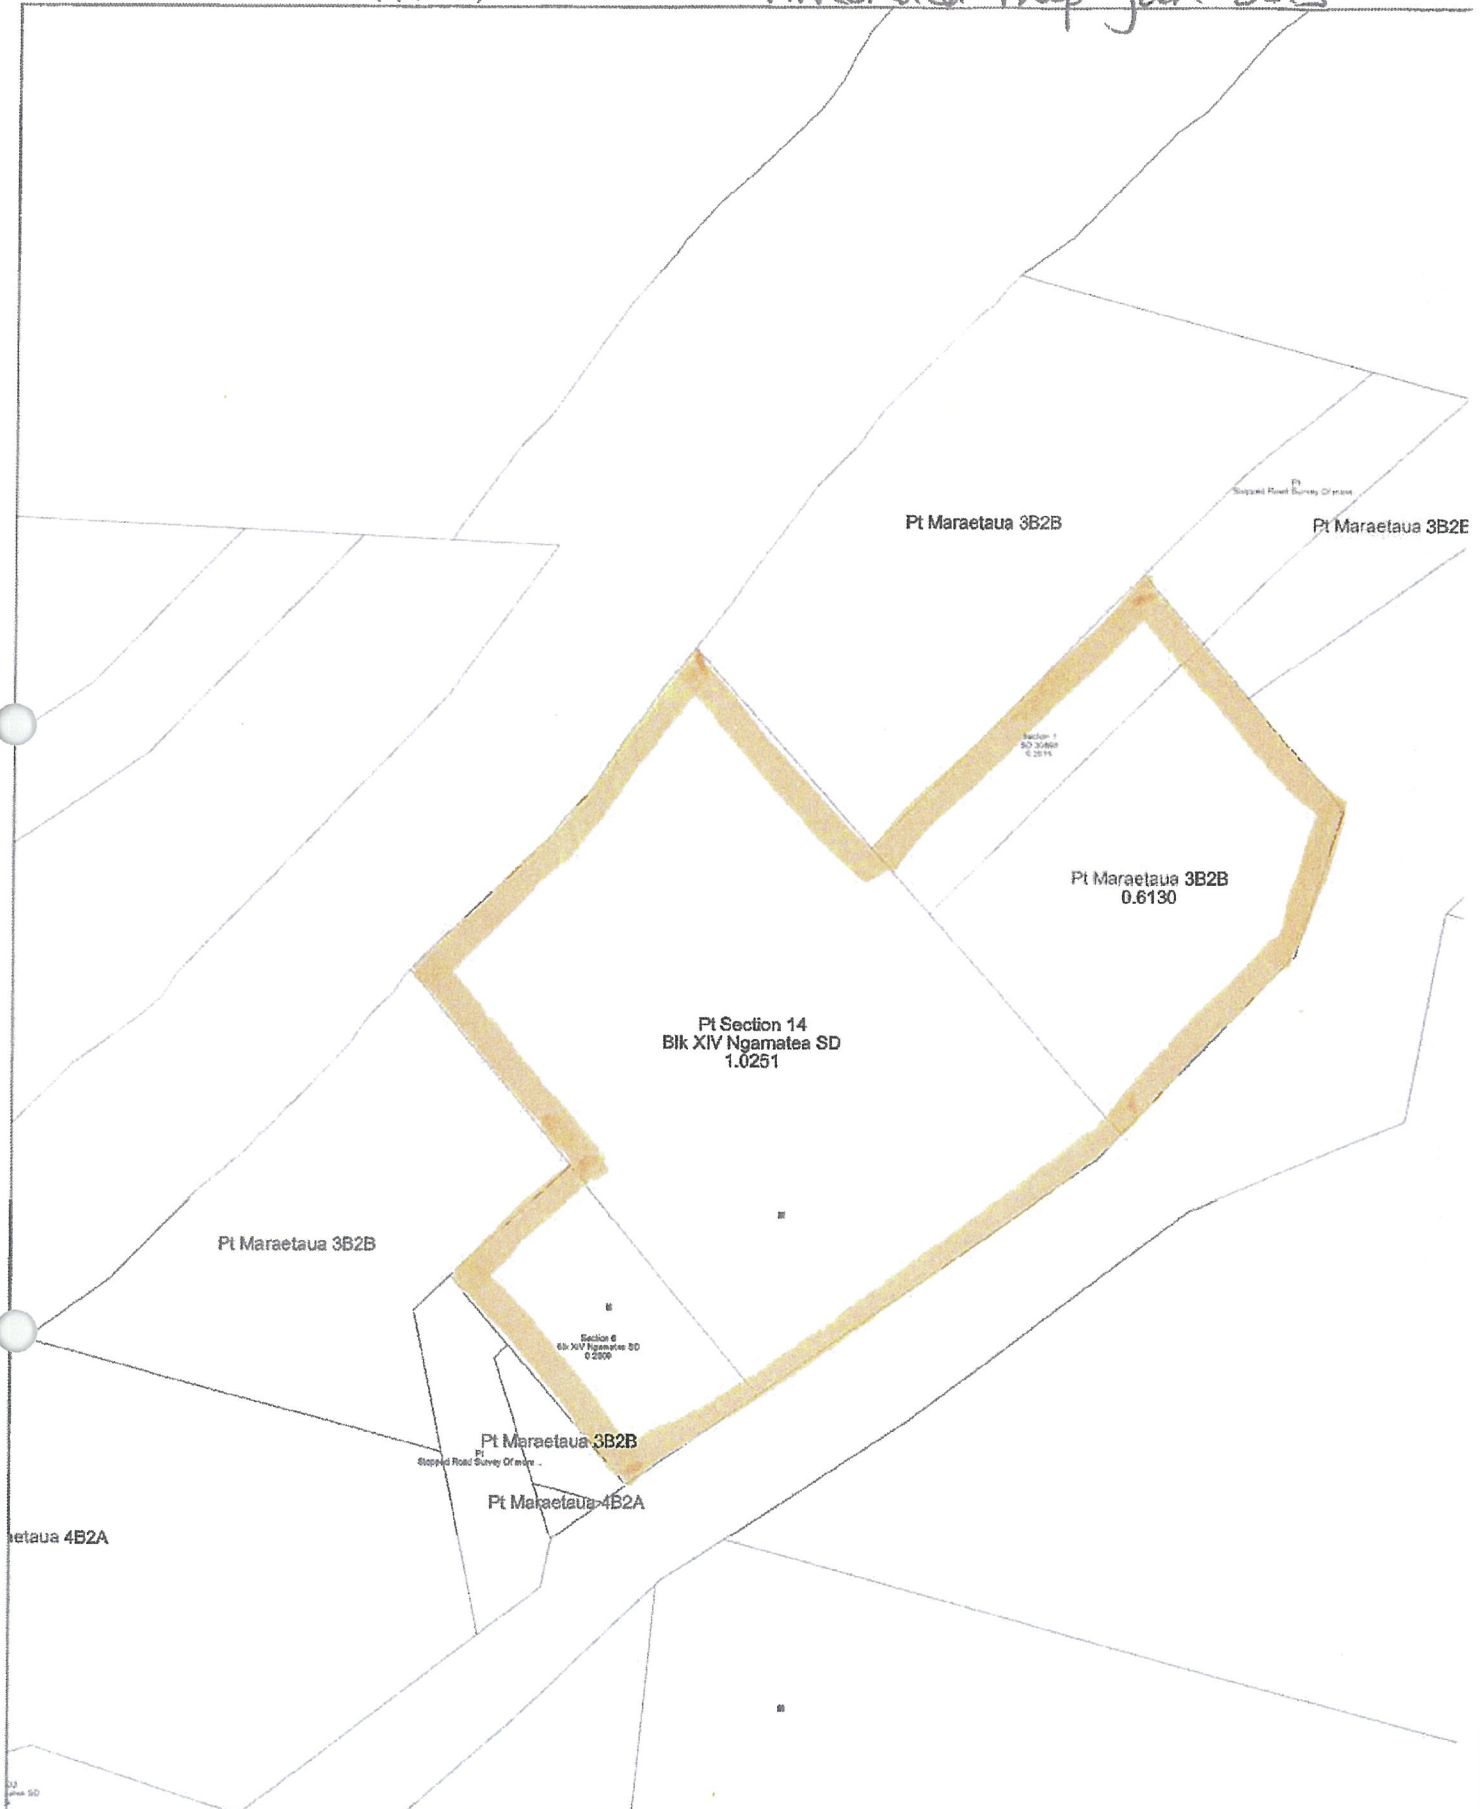

22

Lot 44
Deed 77
0.2023

Lot 1
DP 71326
0.1526

Lot 2
DP 71326
0.1526

Lot 3
DP 71326
0.1526

Lot 4
DP 71326
0.1527

Kakatahi School - Amended map - jan 2013

QuickMap
Custom Software Ltd

Any person wishing to rely on the information shown on this map must independently verify the information
Scale 1:1628 Topographical and Cadastral map derived from LINZ data. Printed: 17/01/2013 13:38.