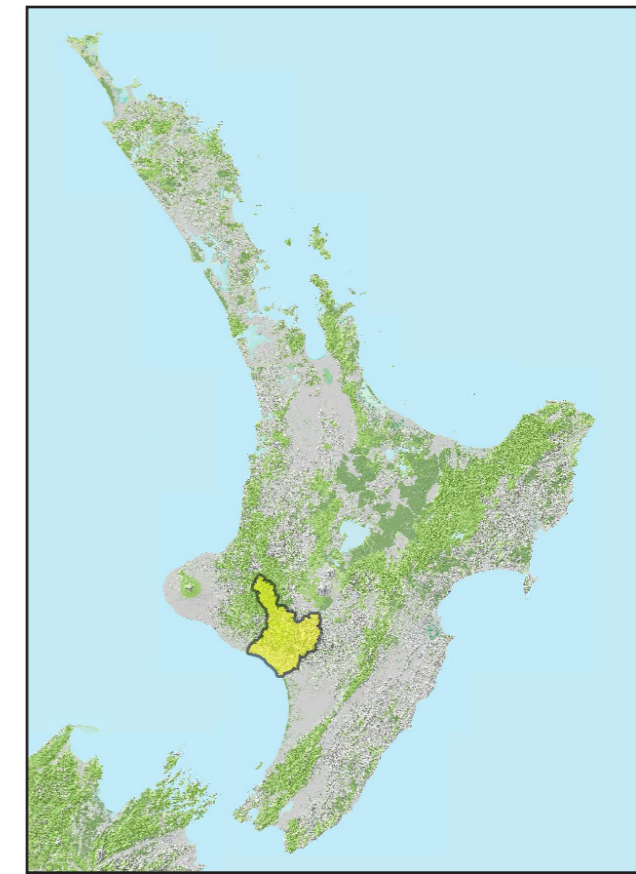

Overview Whanganui Outstanding Natural Features/Landscapes

-  Area 1 - Whanganui River Gorge and Upper National Park
-  Area 2 - Whanganui River and Lower National Park
-  Area 3 - North East Inland Hills and Valleys
-  Area 4 - North West Inland Hills and Valleys
-  Area 5 - Otoko
-  Area 6 - Whanganui Western Coastline
-  Area 7 - Whanganui Eastern Coastline
-  District Boundary