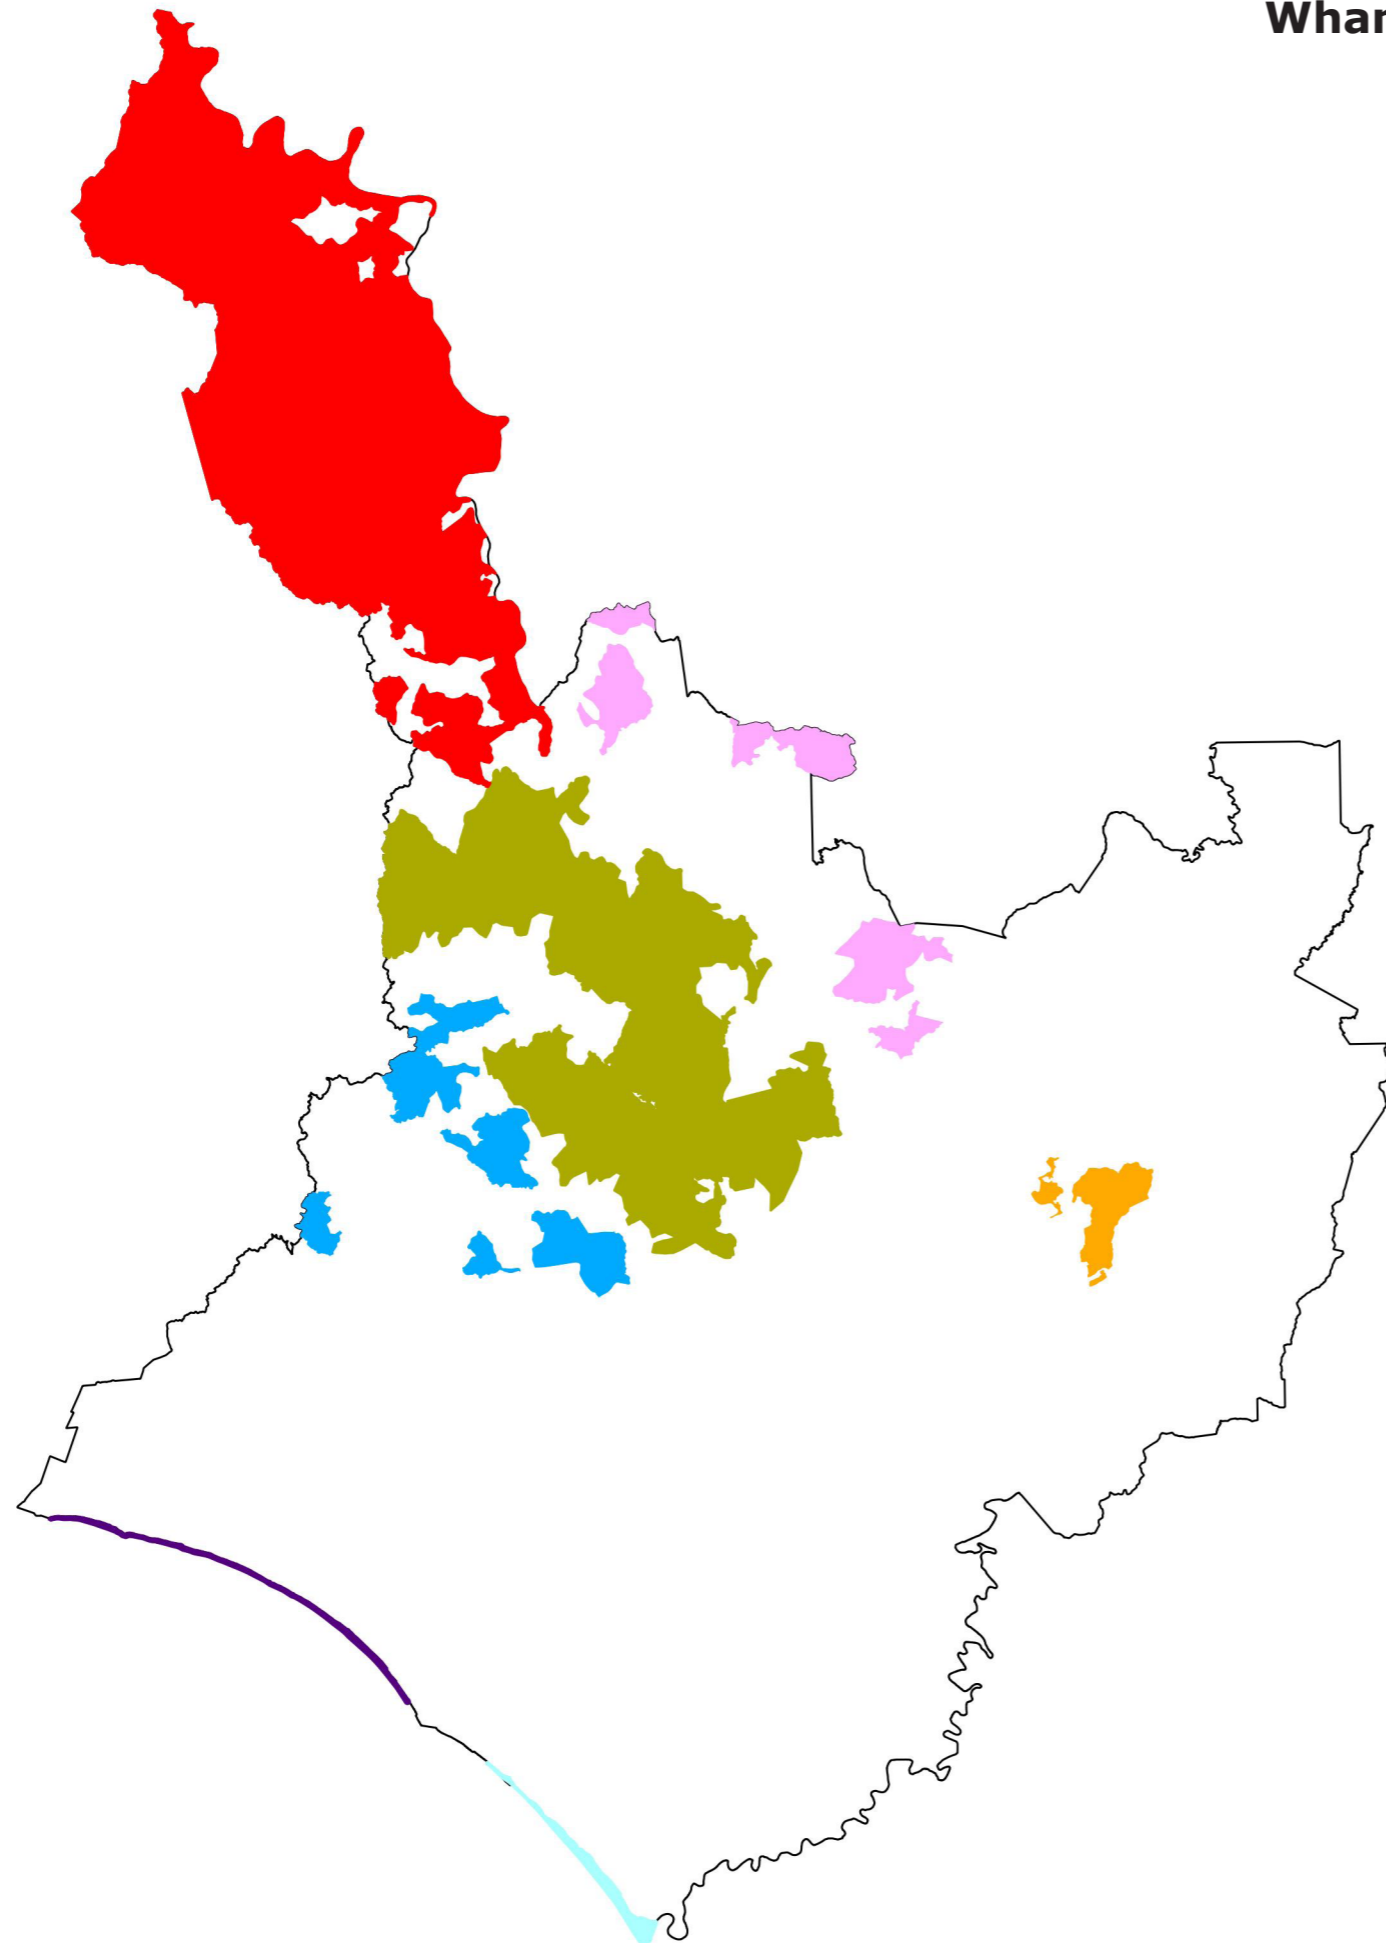

Overview Whanganui Outstanding Natural Features/Landscapes

-  Area 1 - Whanganui River Gorge and Upper National Park
-  Area 2 - Whanganui River and Lower National Park
-  Area 3 - North East Inland Hills and Valleys
-  Area 4 - North West Inland Hills and Valleys
-  Area 5 - Otoko
-  Area 6 - Whanganui Western Coastline
-  Area 7 - Whanganui Eastern Coastline
-  District Boundary