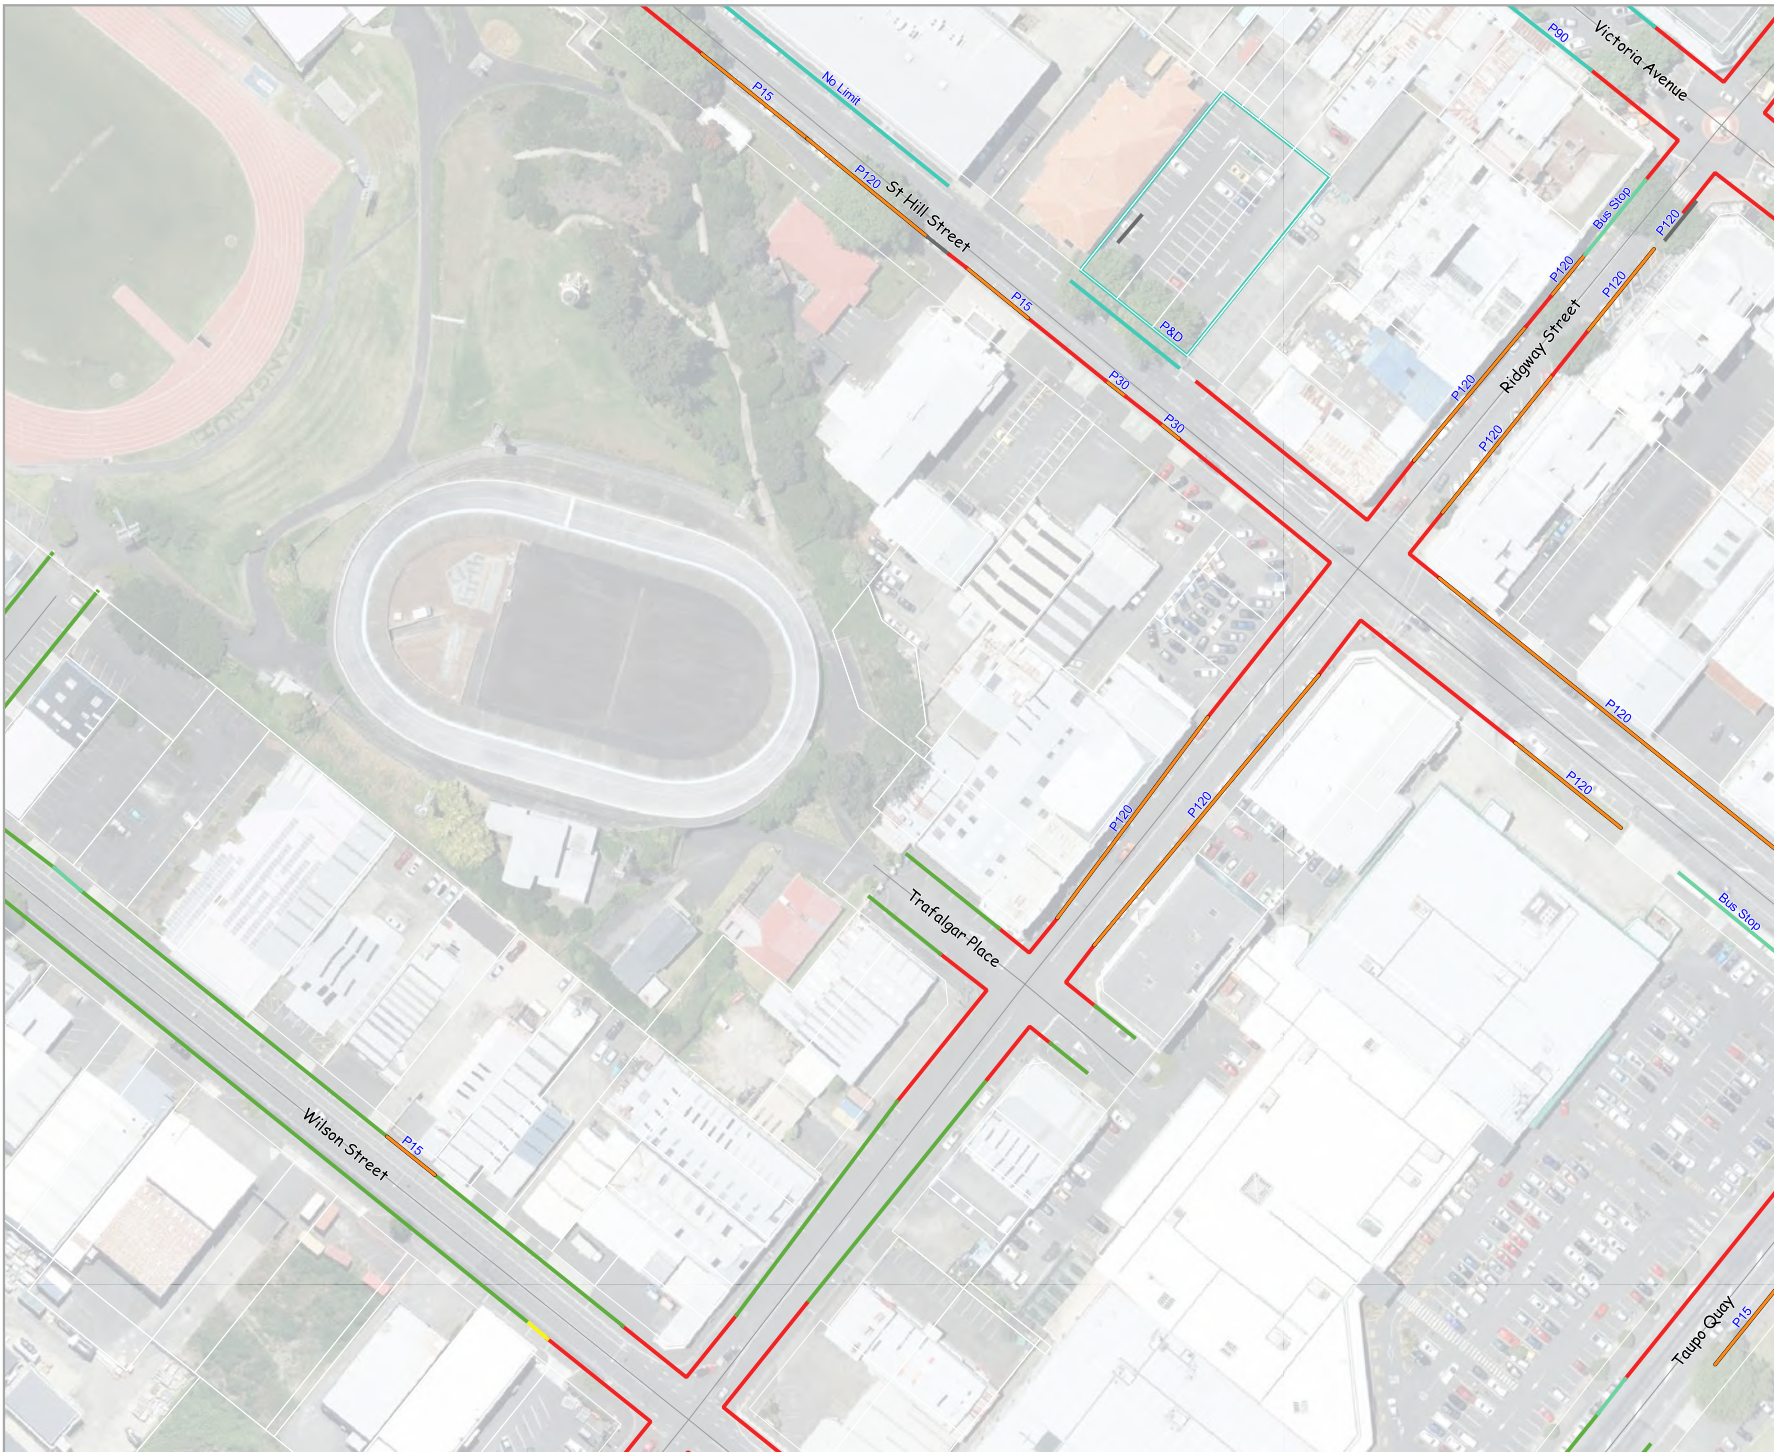

Legend

Parking Zones

- Bicycle Park
- Bus Stop
- Camper Van
- EV Parking
- Loading Zone
- Longterm Parking
- Metered Parking
- Mobility Parking
- Motorcycle Parking
- No Parking
- Police Car Parking
- Restricted Parking
- Reserved Parking
- Taxi Stand
- Unrestricted Parking
- Rental Restricted