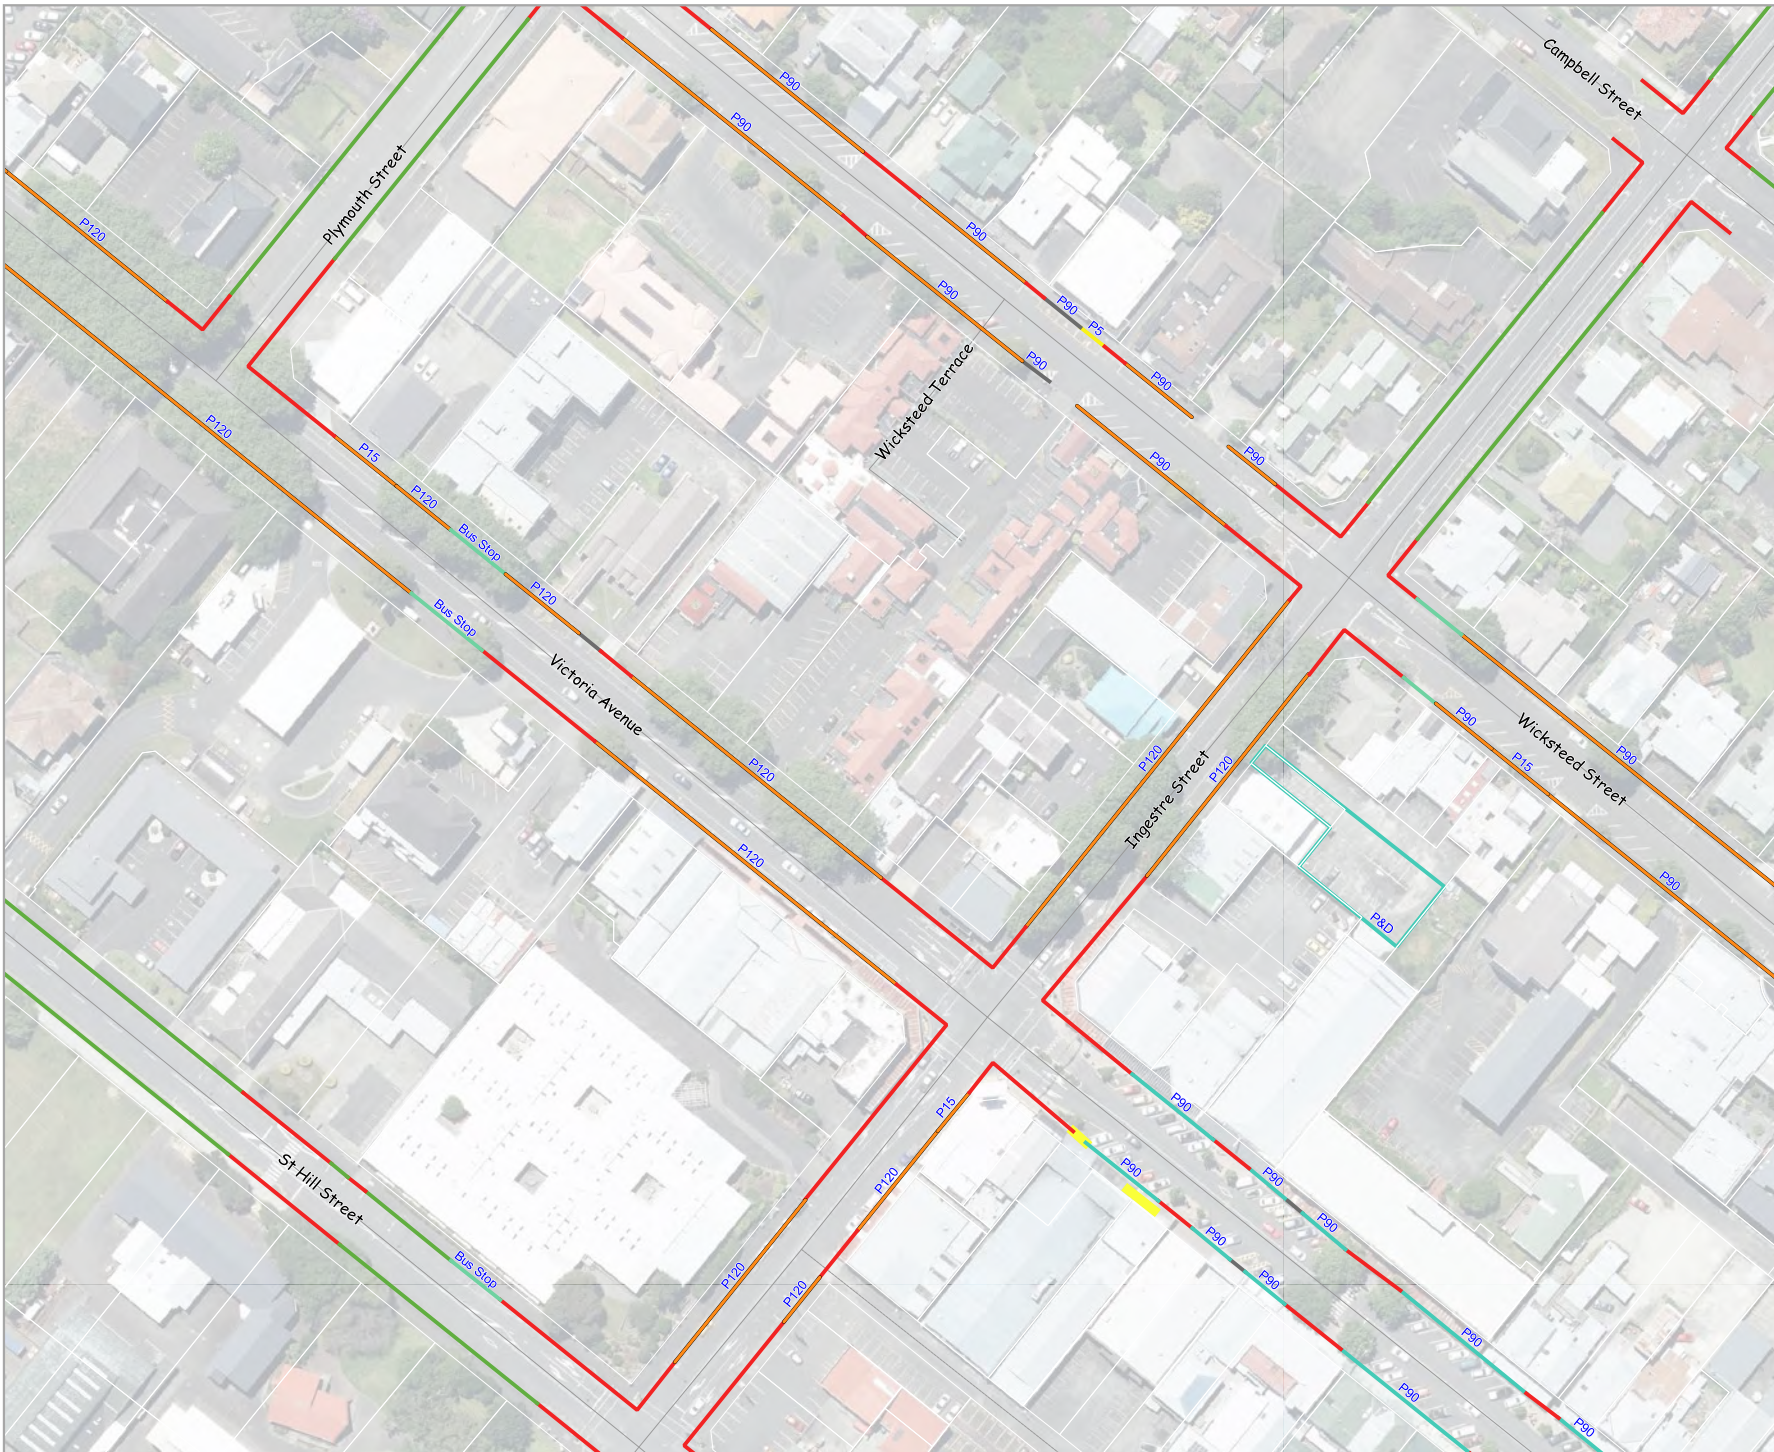

Legend

Parking Zones

- Bicycle Park
- Bus Stop
- Camper Van
- EV Parking
- Loading Zone
- Longterm Parking
- Metered Parking
- Mobility Parking
- Motorcycle Parking
- No Parking
- Police Car Parking
- Restricted Parking
- Reserved Parking
- ⋯ Taxi Stand
- Unrestricted Parking
- - - Rental Restricted