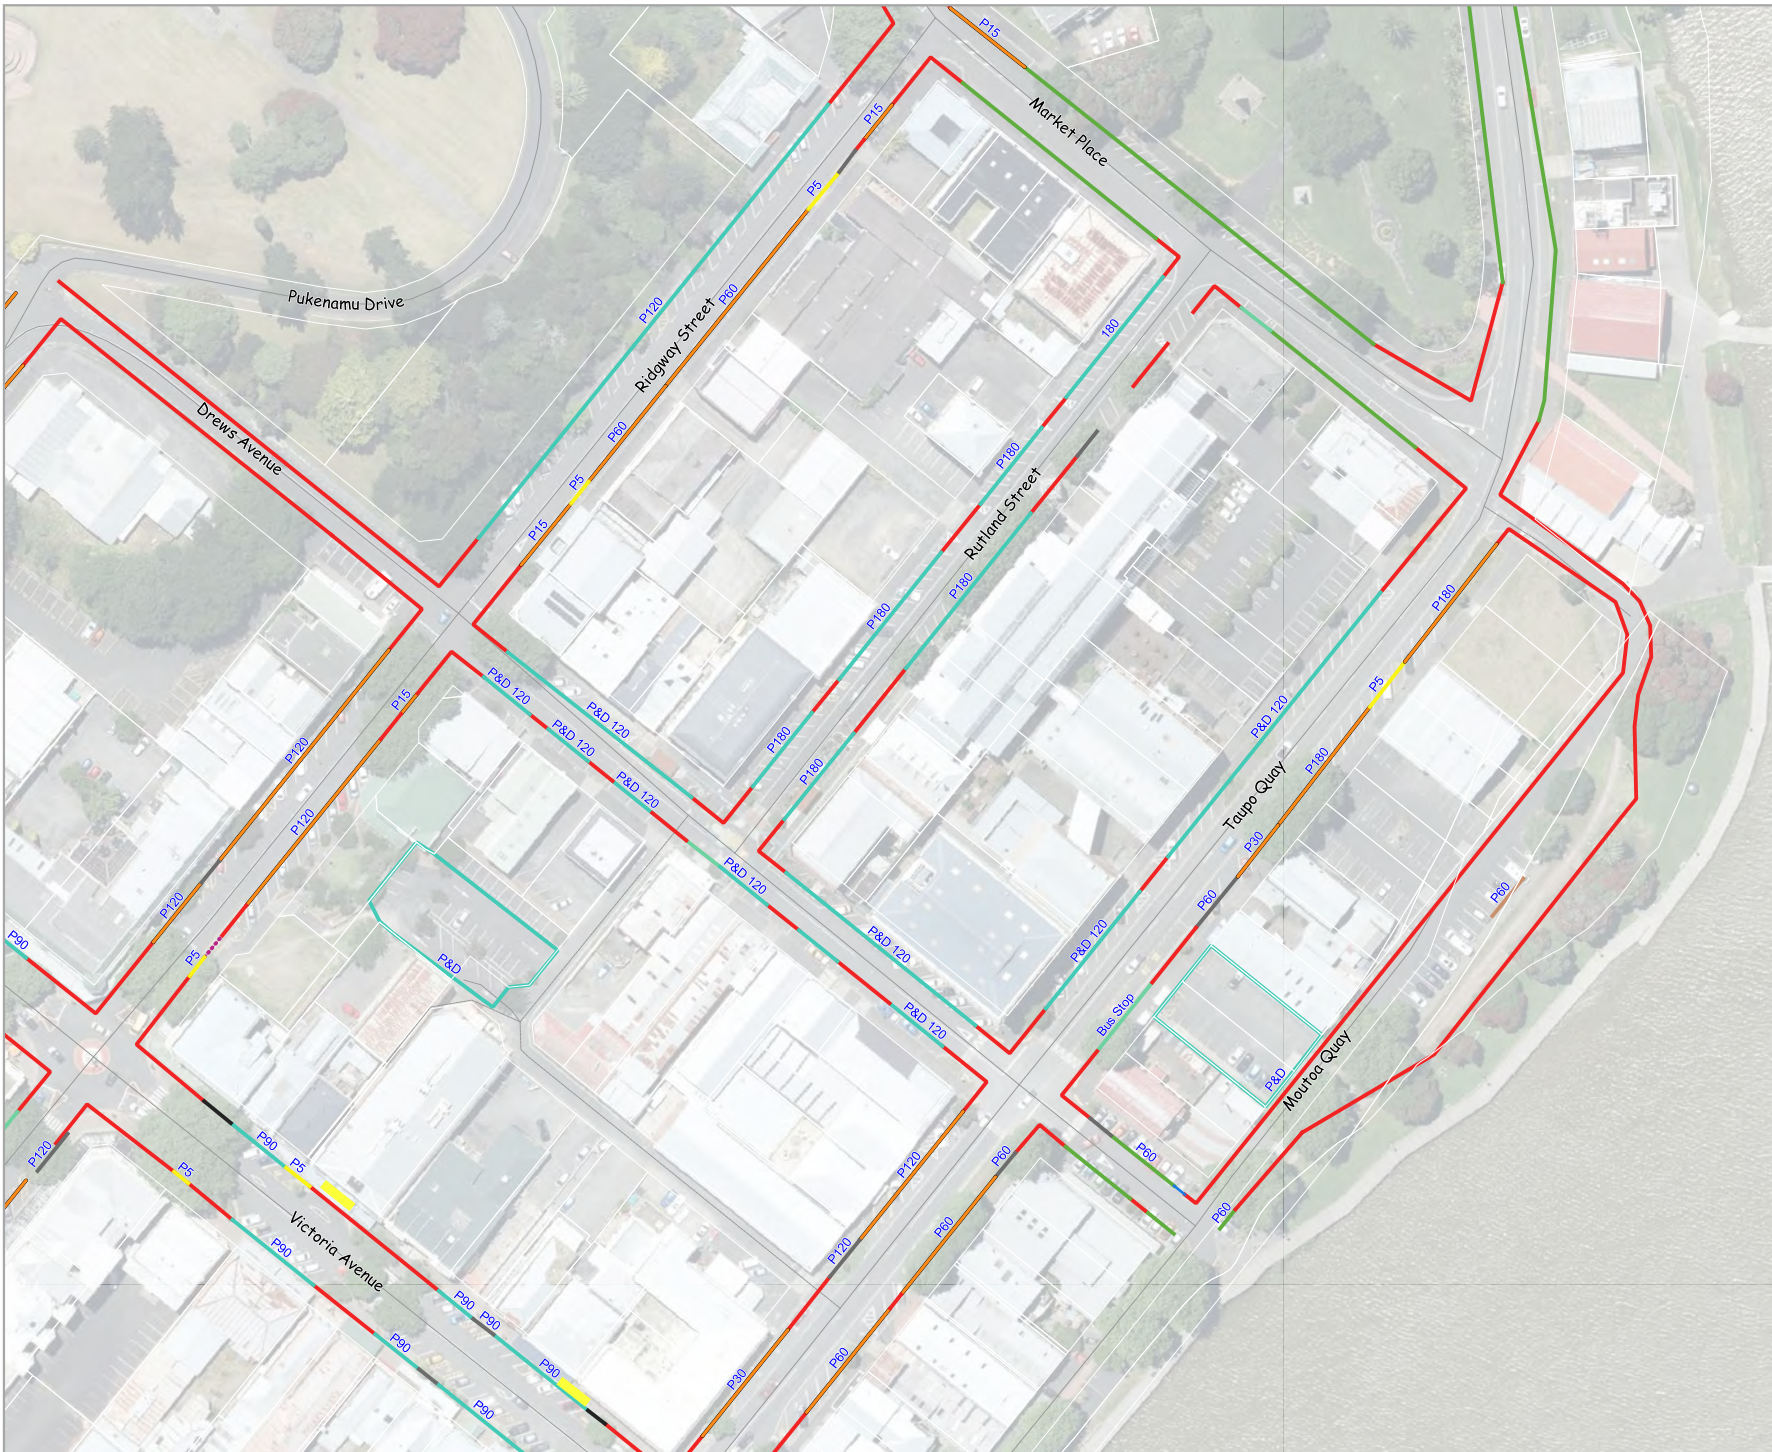

Legend

Parking Zones

- Bicycle Park
- Bus Stop
- Camper Van
- EV Parking
- Loading Zone
- Longterm Parking
- Metered Parking
- Mobility Parking
- No Parking
- Police Car Parking
- Restricted Parking
- Reserved Parking
- Taxi Stand
- Unrestricted Parking
- Rental Restricted