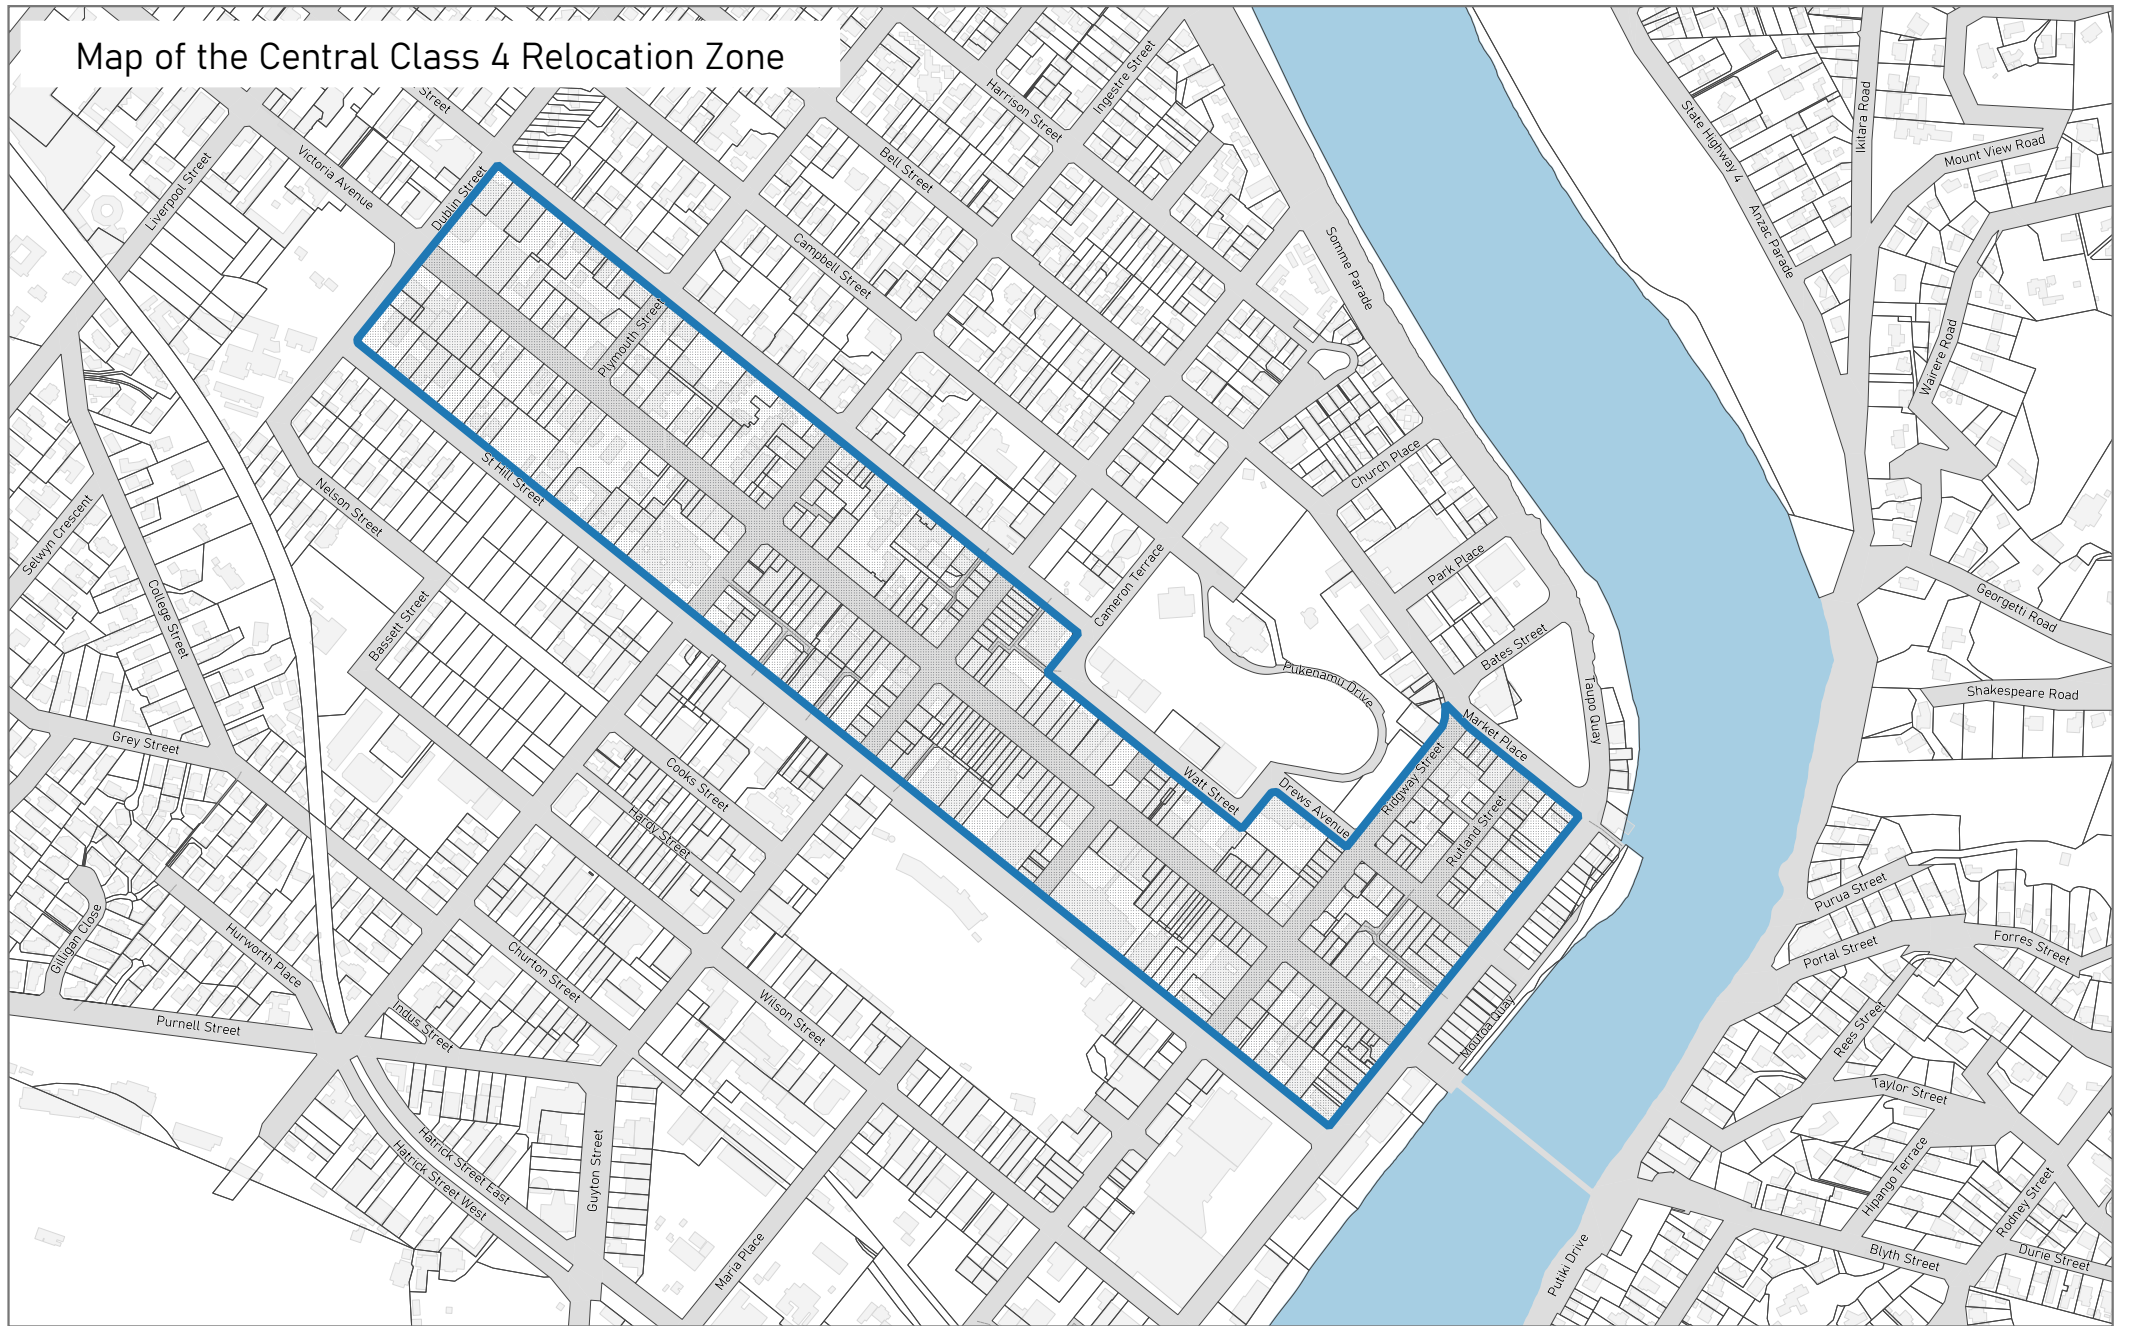

Map of the Central Class 4 Relocation Zone

0 100 200 300 m

Scale

Legend

 Central Class 4 Relocation Zone